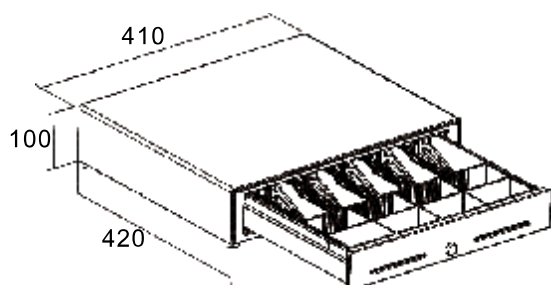

MK-410 / MK-420 Series Specifications

MODEL NUMBER	MK-410	MK-420
PHYSICAL		
Dimension	410(W)x420(D)x100(H)mm	420(W)x440(D)x100(H)mm
Construction	Thick gauge cold rolled steel & SECC	
Finish	Textured hybrid powder coat	
Color	Black, Beige and Custom type	
Roller	Polyurethane for smooth operation	
CASH TRAY (INSERT)		
Construction	Shatter-resistant plastic	
Currency Layout	4,5,6,8-Bill with Metal Metal wire grips, 8 Adjustable Coin Slots	
Media Slots	2	
OPERATION		
Drawer Lock	3-Position lock / 4-Functions: locked open/closed, manual open, electronically driven	
Interface	RJ11, RJ12, USB, RS232, DC Φ 2.5 /3.5 Jack, custom type	
Lifecycle	MTBF 1,000,000 times +	
Micro Switch	Cash Drawer Status Micro Switch	

OPTION	ACCESSORIES	
	Part Number	Description
Micro-switch		
Stainless Steel Front	Tray-4148, Tray-4158 Tray-4168, Tray-4188	Cash Tray
Cash tray with different currency layout	Cover-41458	Lockable Cover for Tray-4148, Tray-4158
Different color	Bracket-41268	Under Mounting brackets
Different interfaces	DT-100U	USB Trigger
	DT-100RS	Serial Interface Trigger

Packing Details			
Models	Net Weight(kg)	Gross Weight(kg)	Carton Size(cm)
MK-410	7.8	8.8	47.0 × 48.0 × 17.0
MK-420	8.3	9.1	50.0 × 47.0 × 17.0

MK-410