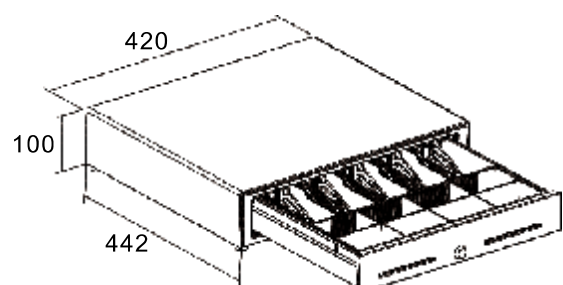

MK-410 / MK-420 Series Specifications

MODEL NUMBER	MK-410	MK-420
PHYSICAL		
Dimension	410(W)x420(D)x100(H)mm	420(W)x440(D)x100(H)mm
Construction	Thick gauge cold rolled steel & SECC	
Finish	Textured hybrid powder coat	
Color	Black, Beige and Custom type	
Roller	Polyurethane for smooth operation	
CASH TRAY (INSERT)		
Construction	Shatter-resistant plastic	
Currency Layout	4,5,6,8-Bill with Metal Metal wire grips, 8 Adjustable Coin Slots	
Media Slots	2	
OPERATION		
Drawer Lock	3-Position lock / 4-Functions: locked open/closed, manual open, electronically driven	
Interface	RJ11, RJ12, USB, RS232, DC Φ 2.5 /3.5 Jack, custom type	
Lifecycle	MTBF 1,000,000 times +	
Micro Switch	Cash Drawer Status Micro Switch	

OPTION	ACCESSORIES	
	Part Number	Description
Micro-switch		
Stainless Steel Front	Tray-4148, Tray-4158 Tray-4168, Tray-4188	Cash Tray
Cash tray with different currency layout	Cover-41458	Lockable Cover for Tray-4148, Tray-4158
Different color	Bracket-41268	Under Mounting brackets
Different interfaces	DT-100U	USB Trigger
	DT-100RS	Serial Interface Trigger

Packing Details			
Models	Net Weight(kg)	Gross Weight(kg)	Carton Size(cm)
MK-410	7.8	8.8	47.0 × 48.0 × 17.0
MK-420	8.3	9.1	50.0 × 47.0 × 17.0

MK-410

MK-420

Xiamen Maken Tech Co., Ltd.

No.77,Huli Industrial Zone,Xike,
Tong'an District,Xiamen 361100
Fujian China